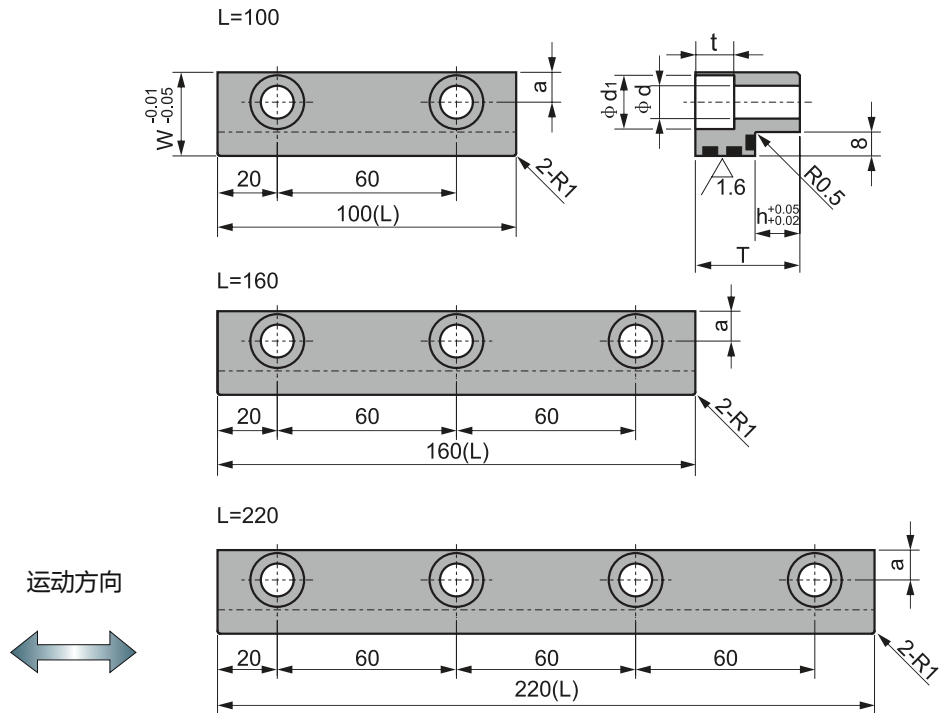

# YCB050S 自润导轨 Oilless Guide Rail

单位Unit: mm

型号 Parts No.	W	L	T	a	d	d <sub>1</sub>	h	t
YCB050S-23x100	23	100	30	7.5	7	11	15	7
YCB050S-23x160	"	160	"	"	"	"	"	"
YCB050S-23x220	"	220	"	"	"	"	"	"
YCB050S-23x100	"	100	41	"	"	"	26	"
YCB050S-23x160	"	160	"	"	"	"	"	"
YCB050S-23x220	"	220	"	"	"	"	"	"
YCB050S-28x100	28	100	25	10	11	18	10	13
YCB050S-28x160	"	160	"	"	"	"	"	"
YCB050S-28x220	"	220	"	"	"	"	"	"
YCB050S-28x100	"	100	35	"	"	"	15	"
YCB050S-28x160	"	160	"	"	"	"	"	"
YCB050S-28x220	"	220	"	"	"	"	"	"
YCB050S-28x100	"	100	56	"	"	"	26	"
YCB050S-28x160	"	160	"	"	"	"	"	"
YCB050S-28x220	"	220	"	"	"	"	"	"